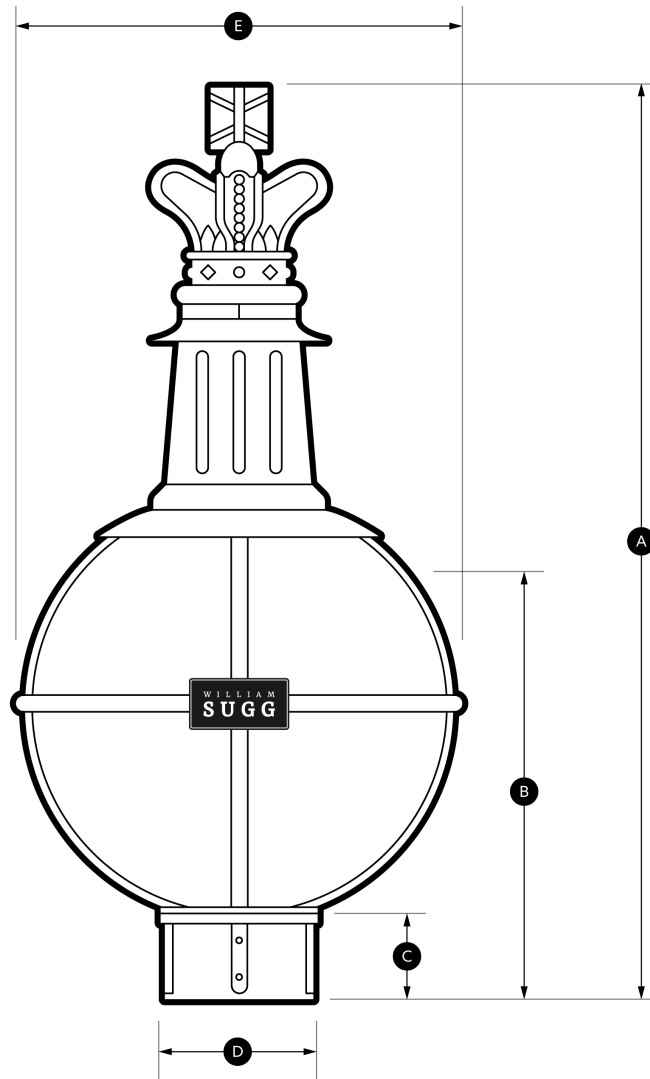

HYDE PARK GLOBE

The Hyde Park Globe is a traditional, heritage, cast globe with clear glazing. The globe is fitted with an extended ogee with a highly decorative cast crown. The combination of the globe and the crown forms a truly exceptional and handsome heritage globe.

This beautiful Hyde Park Globe is manufactured in aluminium or bronze with an aluminium frame and spigot base, copper finial and ogee set.

As its name suggests, the Hyde Park Globe is seen in all its glory in and around Hyde Park. This lantern takes its name from the location for which it was originally designed. It is often placed within prestigious parks and gardens and green inner-city areas known for their beauty; both in the UK and overseas.

Mounting options

- **Cast base:** A solid, cast aluminium four point fixing, powder coated and suitable for a column or bracket with a 76mm spigot.
- Side mounting available for wall mounting where the base casting is removed to offer a different styling.

HYDE PARK GLOBE

DIMENSIONS	HYDE PARK GLOBE
A. LANTERN HEIGHT	960mm
B. LAMP HEIGHT	450mm
C. FROG HEIGHT	50mm
D. STANDARD ENTRY	76mm
E. DIAMETER/WIDTH	450mm
WINDAGE AREA	0.23m ²
WEIGHT (APPROXIMATE)	12kg