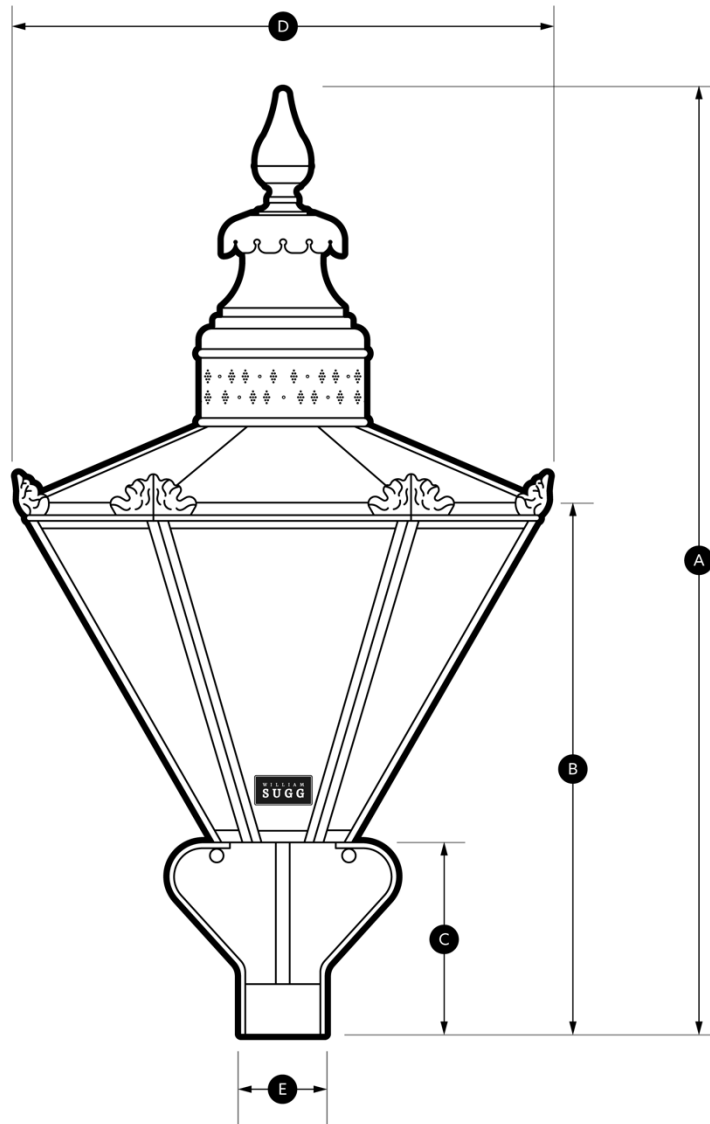

Features

- Available in three sizes. 'Small' – 14" (355mm), 'Medium' – 21" (535mm), 'Large' – 30" (760mm).
- **Controls:** Our gas lanterns are available with a range of decorative open flame burners or high performance gas mantles.
- **Lantern construction:**
 - IP54 rated with the option of a door otherwise access is gained via the hinged canopy.
 - Copper framed lantern with stainless steel reinforcing rods within the upright glazing bars for structural integrity. Weight and wind loading spread across the structure ensuring enhanced durability.
 - Copper hinges for access door and two sliding locking mechanisms.
 - A hinged version (medium) is available without a door with two-piece folded glazing for increased durability.
- **Mounting options:** Frog mounted, galvanised steel, powder coated black polyester for 76mm and 89mm shafts. Both of these options are suitable for column and bracket mounting. Cradle fitted luminaires are also available for wall, column and corner mounting.
- **Glazing:** Glazing panels in glass, and in various finishes, including clear, opal and etched.
- **Finish variations:** Durable and long-lasting polyester powder paint finishes in a full range of RAL colours. The lantern can also be supplied unfinished or polished, in natural copper, to develop a patina. Specialist finishes, including marine grade, are available on request.
- Single and two-part photocells are available upon request.

DIMENSIONS	SMALL (14")	MEDIUM (21")	LARGE (30")
A. LANTERN HEIGHT	807mm	1143mm	1370mm
B. LAMP HEIGHT	540mm	700mm	980mm
C. FROG HEIGHT	140mm	229mm	203mm
D. DIAMETER/WIDTH	355mm	535mm	760mm
E. STANDARD ENTRY	76mm or 50mm	76mm or 89mm	76mm or 89mm
WINDAGE AREA	0.16m ²	0.25m ²	0.40m ²
WEIGHT (APPROXIMATE)	7kg	10kg	15kg