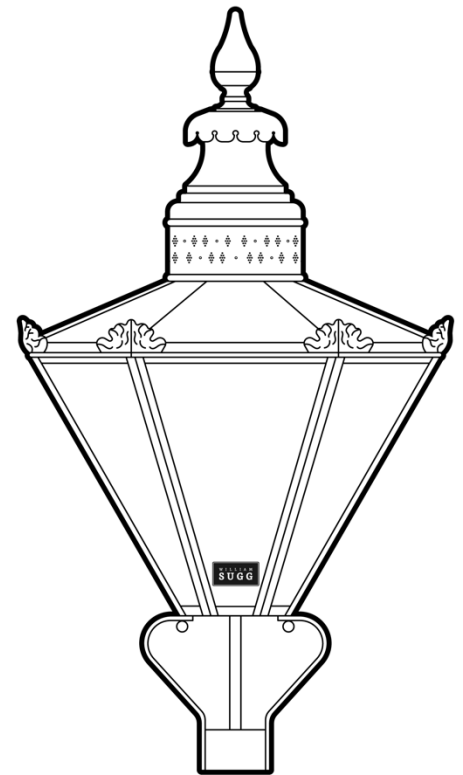

This traditional hexagonal lantern is hand crafted in copper and retains the Victorian Heritage styling of the original. The style of the lantern has been in production since the 1880's when these luminaires were some of the largest ever used in street lighting. The Westminster achieves an IP54 standard of ingress protection. The design of the lantern provides a stylish profile with distinct characteristics and scale.

Features

- Available in three sizes. 'Small' – 14" (355mm), 'Medium' – 21" (535mm), 'Large' – 30" (760mm).
- **Controls:** Our gas lanterns are available with a range of decorative open flame burners or high performance gas mantles.
- **Lantern construction:**
 - IP54 rated with the option of a door otherwise access is gained via the hinged canopy.
 - Copper framed lantern with stainless steel reinforcing rods within the upright glazing bars for structural integrity. Weight and wind loading spread across the structure ensuring enhanced durability.
 - Copper hinges for access door and two sliding locking mechanisms.
 - A hinged version (medium) is available without a door with two-piece folded glazing for increased durability.
- **Mounting options:** Frog mounted, galvanised steel, powder coated black polyester for 76mm and 89mm shafts. Both of these options are suitable for column and bracket mounting. Cradle fitted luminaires are also available for wall, column and corner mounting.
- **Glazing:** Glazing panels in glass, and in various finishes, including clear, opal and etched.
- **Finish variations:** Durable and long-lasting polyester powder paint finishes in a full range of RAL colours. The lantern can also be supplied unfinished or polished, in natural copper, to develop a patina. Specialist finishes, including marine grade, are available on request.
- Single and two-part photocells are available upon request.