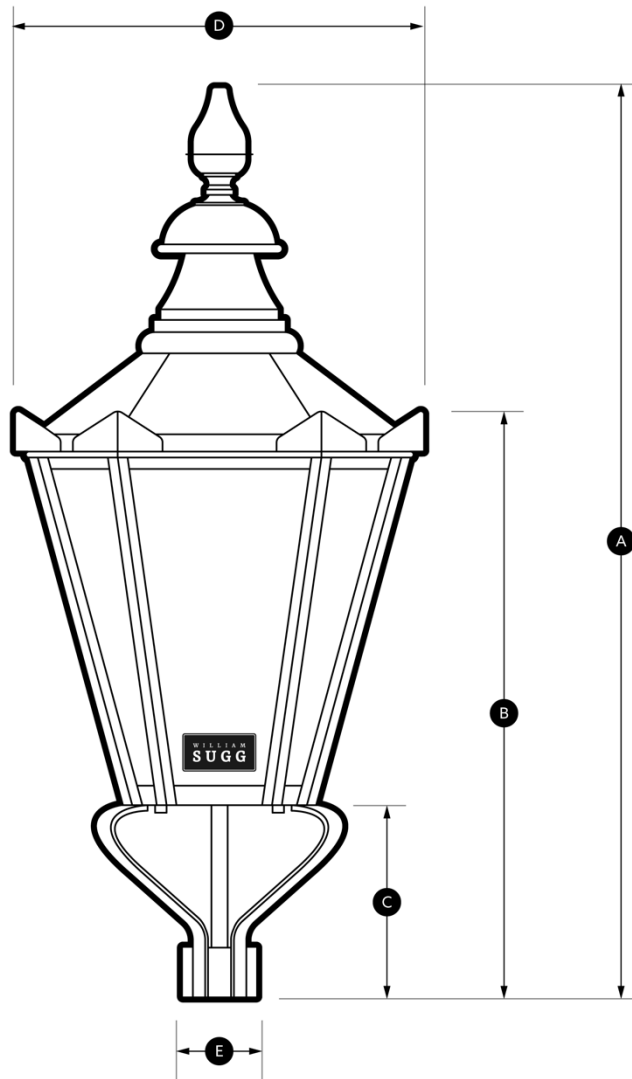

SOUTHWARK

The Southwark is a traditional eight panelled copper lantern that is based on similar, original, lanterns seen in and around the Tower of London.

The Southwark is a robust lantern with a heritage look and feel that is reminiscent of Victorian England. Beautifully designed and even more beautifully made, the Southwark lantern is handcrafted from copper and is available with an access door or hinged lid for easy access for maintenance purposes. The frame structure is strengthened with stainless steel inserts and can withstand tough environments and conditions.

Features

- Available in one size - **19"** (490mm). *Please note all dimensions are approximate and subject to minor change.*
- **Controls:** Our gas lanterns are available with a range of decorative open flame burners or high performance gas mantles.
- **Lantern construction:**
 - IP54 rated.
 - Access door or hinged lid.
 - Structure is strengthened with stainless steel inserts.
- **Glazing:** Individual glass panels available in various finishes including, clear, opal and etched.
- **Finish options:** Durable and long-lasting polyester powder paint finishes in a full range of RAL colours. The lantern can also be supplied unfinished or polished in natural copper to develop a patina. Specialist finishes, including marine grade, are available on request.
- Single and two-part electronic photocells are available upon request.

Mounting options

- **Frog mounted:** A galvanised steel frog, with a polyester powder coated finish suitable for a column or bracket with a 76mm or 89mm spigot.

Further technical information available on request.

INGRESS PROTECTION	IP54	✓
	IP65	X
GLAZING	Glass	✓
	PC	X
LIGHT SOURCE	LED	X
	Discharge	X
	Emergency	X
FINISH OPTIONS	RAL colour range	✓
	Natural copper	✓
	Polished copper	✓
	Lacquered	✓
	Other	✓

DIMENSIONS	SOUTHWARK
A. LANTERN HEIGHT	915mm
B. LAMP HEIGHT	465mm
C. FROG HEIGHT	170mm
D. WIDTH	490mm
E. STANDARD ENTRY	76mm
WINDAGE AREA	0.25m ²
WEIGHT (APPROXIMATE)	10kg