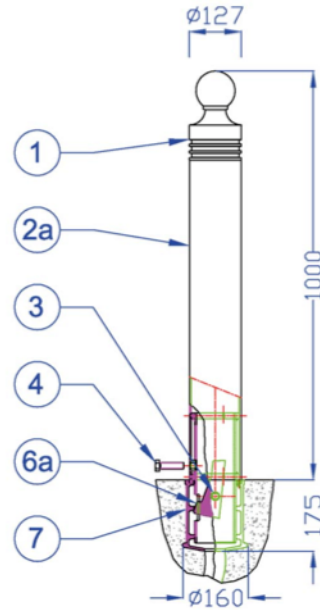

Marseille 1 ht 1000 bollard

Steel and aluminium bollard

marseille

supplied assembled

bollards

removable bollard

fixed bollard

removable bollard with design base

fixed bollard with design base

Item	Nb	Description
1	1	Head
2	1	Body
3	1	Shaft
4	1	Screw
5	1	Design base
6	1	Lock device
7	1	Ground sleeve