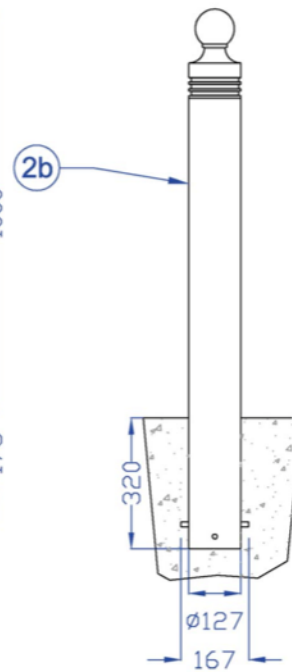

Marseille 1 ht 1000 bollard

Steel and aluminium bollard

marseille

supplied assembled

bollards

removable bollard

fixed bollard

removable bollard with design base

fixed bollard with design base

Item	Nb	Description
1	1	Head
2	1	Body
3	1	Shaft
4	1	Screw
5	1	Design base
6	1	Lock device
7	1	Ground sleeve