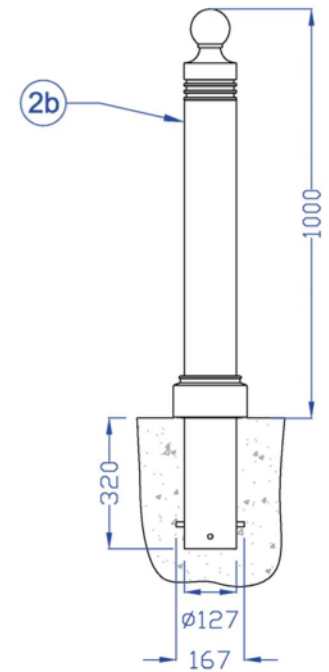

Marseille 1 ht 1000 bollard

Steel and aluminium bollard

marseille

supplied assembled

bollards

removable bollard

fixed bollard

removable bollard with design base

fixed bollard with design base

Item	Nb	Description
1	1	Head
2	1	Body
3	1	Shaft
4	1	Screw
5	1	Design base
6	1	Lock device
7	1	Ground sleeve