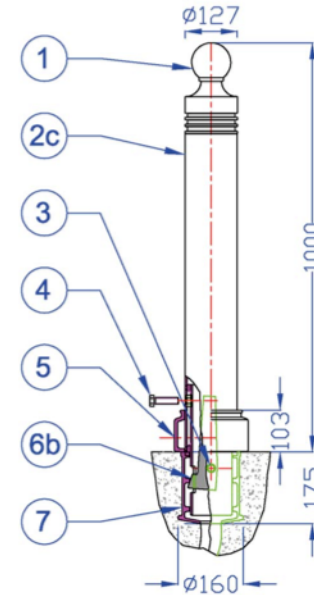

fixed bollard with design base

Item	Nb	Description
1	1	Head
2	1	Body
3	1	Shaft
4	1	Screw
5	1	Design base
6	1	Lock device
7	1	Ground sleeve