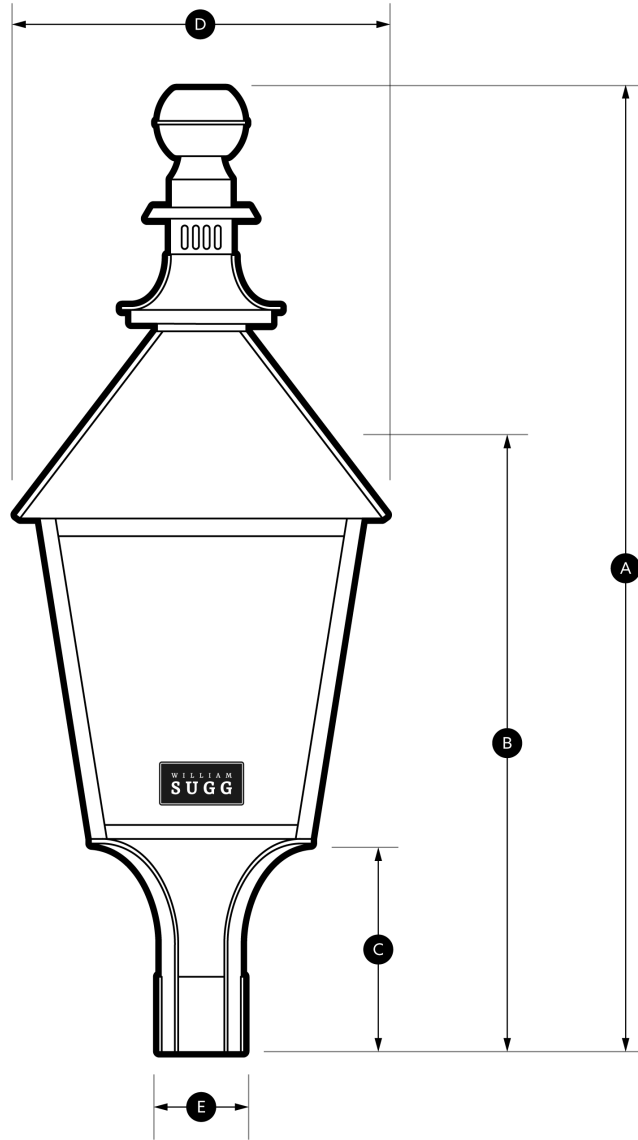

The Camberwell is available in a variety of combinations and can be supplied with a door or a hinged lid. The lantern is frog mounted as standard and is designed to fit a 76mm spigot.

Features

- Available in one size - **16"** (405mm). *Please note all dimensions are approximate and subject to minor change.*
- **Controls:** Our gas lanterns are available with a range of decorative open flame burners or high performance gas mantles.
- **Lantern construction:**
 - IP54.
 - Options of hinged lid or an access door.
 - The vertical glazing bars of the lantern frame are reinforced with stainless steel rods for structural integrity.
- **Glazing:** Glass panels available in various finishes including clear, opal and etched.
- **Finish options:** Durable and long-lasting polyester powder paint finishes in a full range of RAL colours. The lantern can also be supplied unfinished or polished in natural copper to develop a patina. Specialist finishes, including marine grade, are available on request.
- Single and two-part electronic photocells are available upon request.

Mounting options

- **Frog mounted:** A galvanised steel frog, with a polyester powder coated finish suitable for a bracket with a 76mm or 89mm spigot.
- **Cradle mounted:** A galvanised steel frame, powder coated and suitable for supporting the lantern on a wall or column bracket.

23 Blatchford Close, Horsham, T: +44 (0)1293 540111
West Sussex RH13 5RG F: +44 (0)1293 540114

E: enquiries@williamsugg.co.uk
williamsugg.co.uk

DIMENSIONS	CAMBERWELL
A. LANTERN HEIGHT	1030mm
B. LAMP HEIGHT	605mm
C. FROG HEIGHT	230mm
D. DIAMETER/WIDTH	405mm
E. STANDARD ENTRY	76mm
WINDAGE AREA	0.23m ²
WEIGHT (APPROXIMATE)	9kg