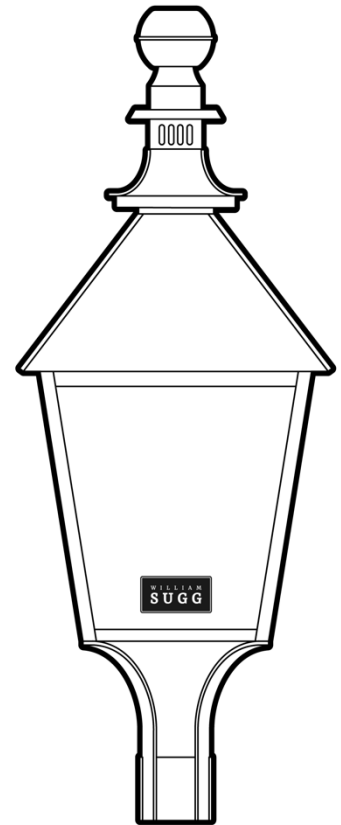

The Camberwell is available in a variety of combinations and can be supplied with a door or a hinged lid. The lantern is frog mounted as standard and is designed to fit a 76mm spigot.

Features

- Available in one size - **16"** (405mm). *Please note all dimensions are approximate and subject to minor change.*
- **Controls:** Our gas lanterns are available with a range of decorative open flame burners or high performance gas mantles.
- **Lantern construction:**
  - IP54.
  - Options of hinged lid or an access door.
  - The vertical glazing bars of the lantern frame are reinforced with stainless steel rods for structural integrity.
- **Glazing:** Glass panels available in various finishes including clear, opal and etched.
- **Finish options:** Durable and long-lasting polyester powder paint finishes in a full range of RAL colours. The lantern can also be supplied unfinished or polished in natural copper to develop a patina. Specialist finishes, including marine grade, are available on request.
- Single and two-part electronic photocells are available upon request.

Mounting options

- **Frog mounted:** A galvanised steel frog, with a polyester powder coated finish suitable for a bracket with a 76mm or 89mm spigot.
- **Cradle mounted:** A galvanised steel frame, powder coated and suitable for supporting the lantern on a wall or column bracket.

Further technical information available on request.

INGRESS PROTECTION	IP54	✓
	IP65	X
GLAZING	Glass	✓
	PC	X
FINISH OPTIONS	RAL colour range	✓
	Natural copper	✓
	Polished copper	✓
	Lacquered	✓
	Other	✓

Follow us @WSuggLighting
#WilliamSuggLighting

23 Blatchford Close, Horsham, T: +44 (0)1293 540111
West Sussex RH13 5RG F: +44 (0)1293 540114

E: enquiries@williamsugg.co.uk
williamsugg.co.uk