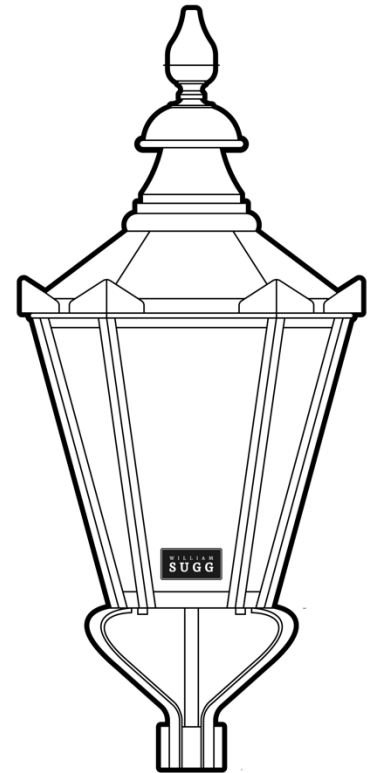

## SOUTHWARK

WILLIAM SUGG  
ESTD & CO. LTD 1837

The Southwark is a traditional eight panelled copper lantern that is based on similar, original, lanterns seen in and around the Tower of London.

The Southwark is a robust lantern with a heritage look and feel that is reminiscent of Victorian England. Beautifully designed and even more beautifully made, the Southwark lantern is handcrafted from copper and is available with an access door or hinged lid for easy access for maintenance purposes. The frame structure is strengthened with stainless steel inserts and can withstand tough environments and conditions.

### Features

- Available in one size - **19"** (490mm). *Please note all dimensions are approximate and subject to minor change.*
- **Light sources:** High performance (LED COB, LED panels, LED mantles). Conventional lamps with a range of optical distributions to meet varied applications are also available.
- **Lantern construction:**
  - IP54 rated.
  - Access door or hinged lid for easy relamping.
  - Structure is strengthened with stainless steel inserts.
- **Glazing:** Individually glazed panels in glass, polycarbonate or acrylic and in various finishes including, clear, opal and etched.
- **Control gear:** The control gear, including LED drivers, is contained integrally within the lantern.
- **Finish options:** Durable and long-lasting polyester powder paint finishes in a full range of RAL colours. The lantern can also be supplied unfinished or polished in natural copper to develop a patina. Specialist finishes, including marine grade, are available on request.
- Dark skies compliant.
- Emergency versions available.
- Single and two-part electronic photocells are available upon request.

### Mounting options

- **Frog mounted:** A galvanised steel frog, with a polyester powder coated finish suitable for a column or bracket with a 76mm or 89mm spigot.

*Further technical information available on request.*