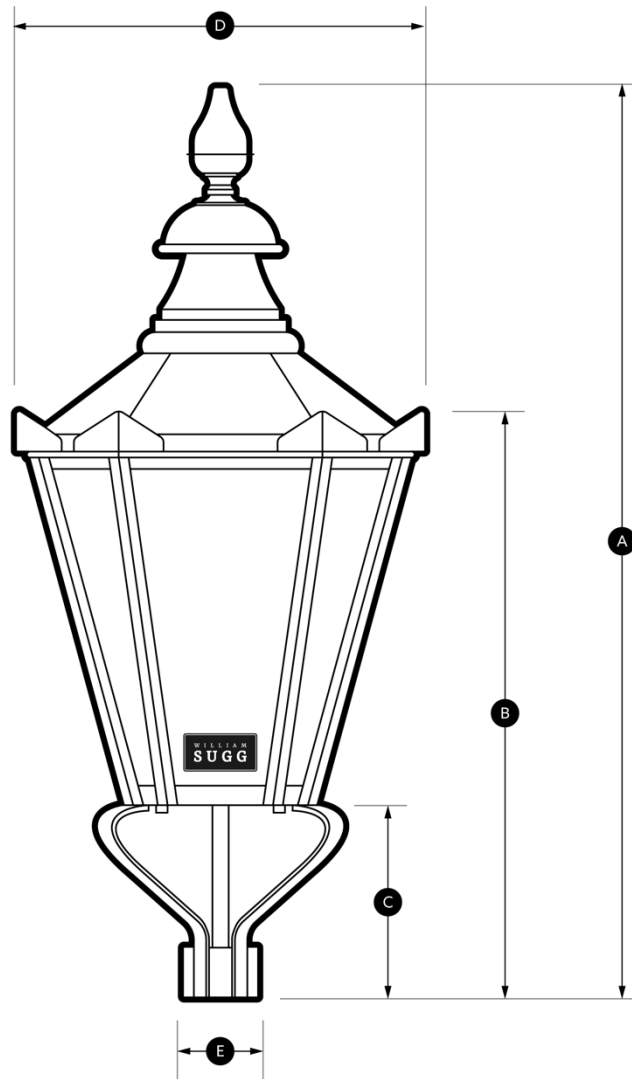

### Features

- Available in one size - **19"** (490mm). *Please note all dimensions are approximate and subject to minor change.*
- **Light sources:** High performance (LED COB, LED panels, LED mantles). Conventional lamps with a range of optical distributions to meet varied applications are also available.
- **Lantern construction:**
  - IP54 rated.
  - Access door or hinged lid for easy relamping.
  - Structure is strengthened with stainless steel inserts.
- **Glazing:** Individually glazed panels in glass, polycarbonate or acrylic and in various finishes including, clear, opal and etched.
- **Control gear:** The control gear, including LED drivers, is contained integrally within the lantern.
- **Finish options:** Durable and long-lasting polyester powder paint finishes in a full range of RAL colours. The lantern can also be supplied unfinished or polished in natural copper to develop a patina. Specialist finishes, including marine grade, are available on request.
- Dark skies compliant.
- Emergency versions available.
- Single and two-part electronic photocells are available upon request.

### Mounting options

- **Frog mounted:** A galvanised steel frog, with a polyester powder coated finish suitable for a column or bracket with a 76mm or 89mm spigot.

*Further technical information available on request.*

23 Blatchford Close, Horsham, T: +44 (0)1293 540111  
West Sussex RH13 5RG F: +44 (0)1293 540114

E: enquiries@williamsugg.co.uk  
williamsugg.co.uk

DIMENSIONS	SOUTHWARK
A. LANTERN HEIGHT	915mm
B. LAMP HEIGHT	465mm
C. FROG HEIGHT	170mm
D. WIDTH	490mm
E. STANDARD ENTRY	76mm
WINDAGE AREA	0.25m <sup>2</sup>
WEIGHT (APPROXIMATE)	10kg